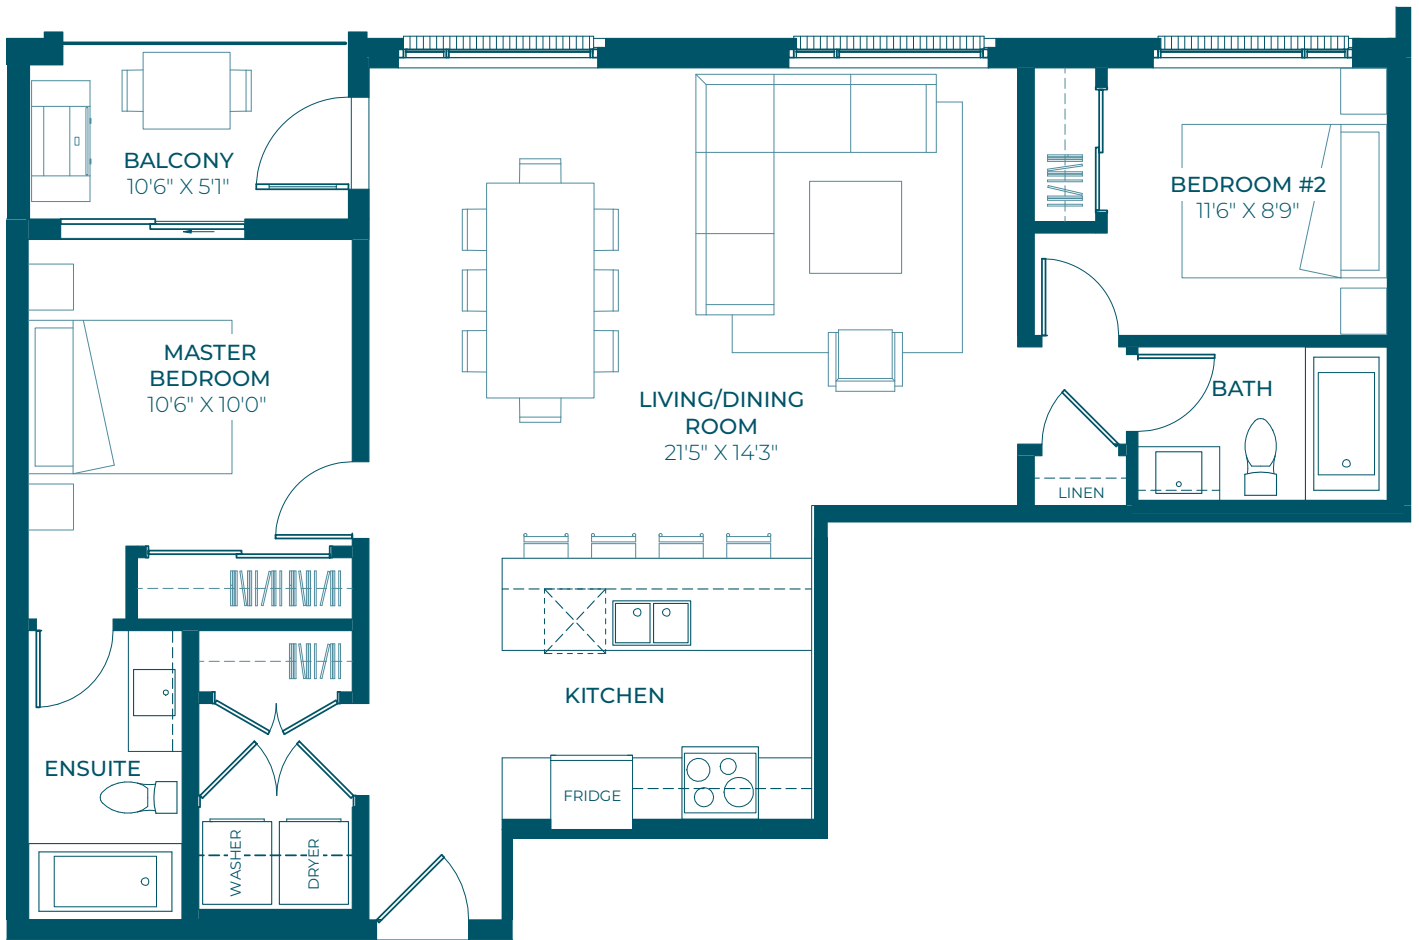

Sco UNIT 2E1 - BASE

2 BED | 2 BATH
920 sq. ft.

CATEGORY MZ3 BEST NEW MULTI-FAMILY HOME DESIGN

900 SQ.FT TO 1199 SQ.FT.

BALCONY 59 sq.ft.
TOTAL 979 sq.ft.

Dimensions and square footage shown may vary. Please refer to construction drawings for building specific layout details. Brookfield Residential reserves the right to modify design and specifications without notice. Square footage calculations are based on RECA guidelines with exterior and common walls included. All options for this model may not be displayed. For additional information, please consult with a sales representative. Version October 2018. E&O.E.