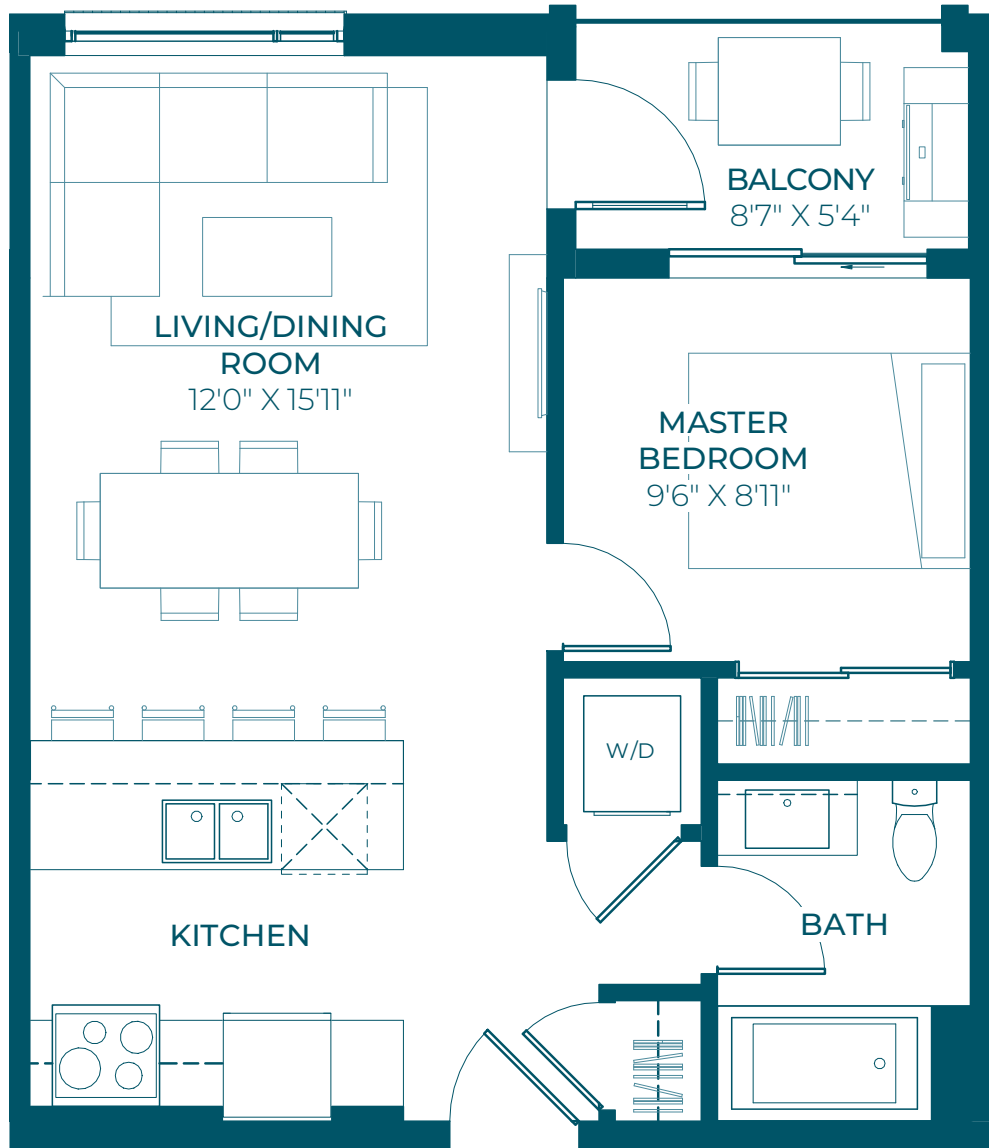

Leo UNIT 1B1 - BASE

1 BED | 1 BATH
536 sq. ft.

BALCONY 50 sq. ft.
TOTAL 586 sq. ft.

Dimensions and square footage shown may vary. Please refer to construction drawings for building specific layout details. Brookfield Residential reserves the right to modify design and specifications without notice. Square footage calculations are based on RECA guidelines with exterior and common walls included. All options for this model may not be displayed. For additional information, please consult with a sales representative. Version October 2018. E&O.E.