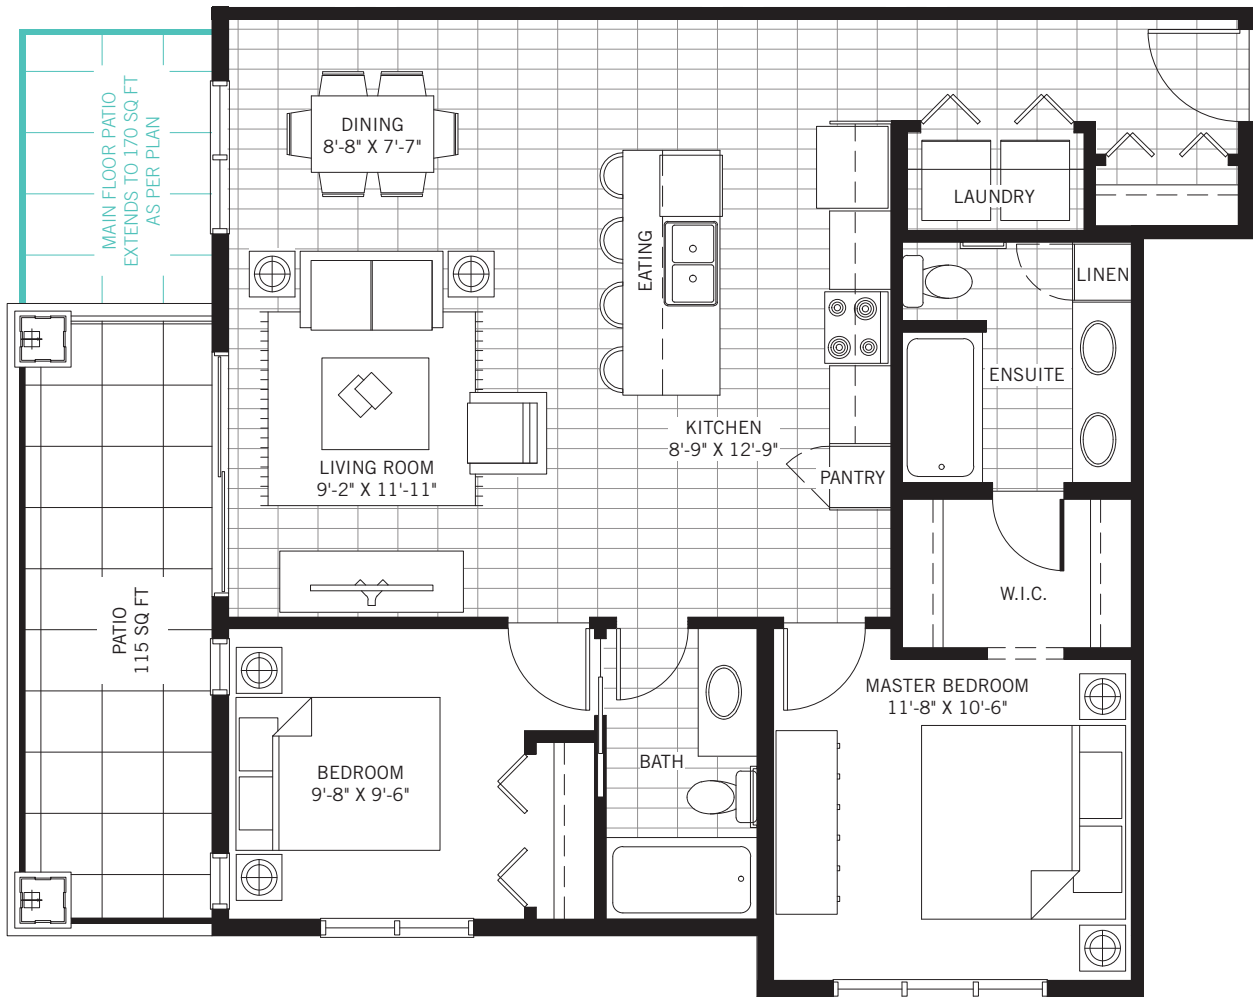

2 BED  
2 BATH

INDOOR  
976 SQ FT

PATIO  
115 SQ FT

# MODEL | COHEN

H2

LOGELHOMES.COM

May 2017 | The builder reserves the right to make modifications and changes to building designs, features and floorplans without notice. Overall unit, room and deck sizes are approximate and based on the construction square footage not the legal measurements shown in the condo plan (please refer to the purchase contract). Extended patio/deck sizes may vary depending on floor and as per building design. Desks and other furniture not included. Patio/decks are exclusive use only. Bulkhead and sprinklers may vary depending on floor and as per code. Plan may be mirrored/reversed. E & OE.